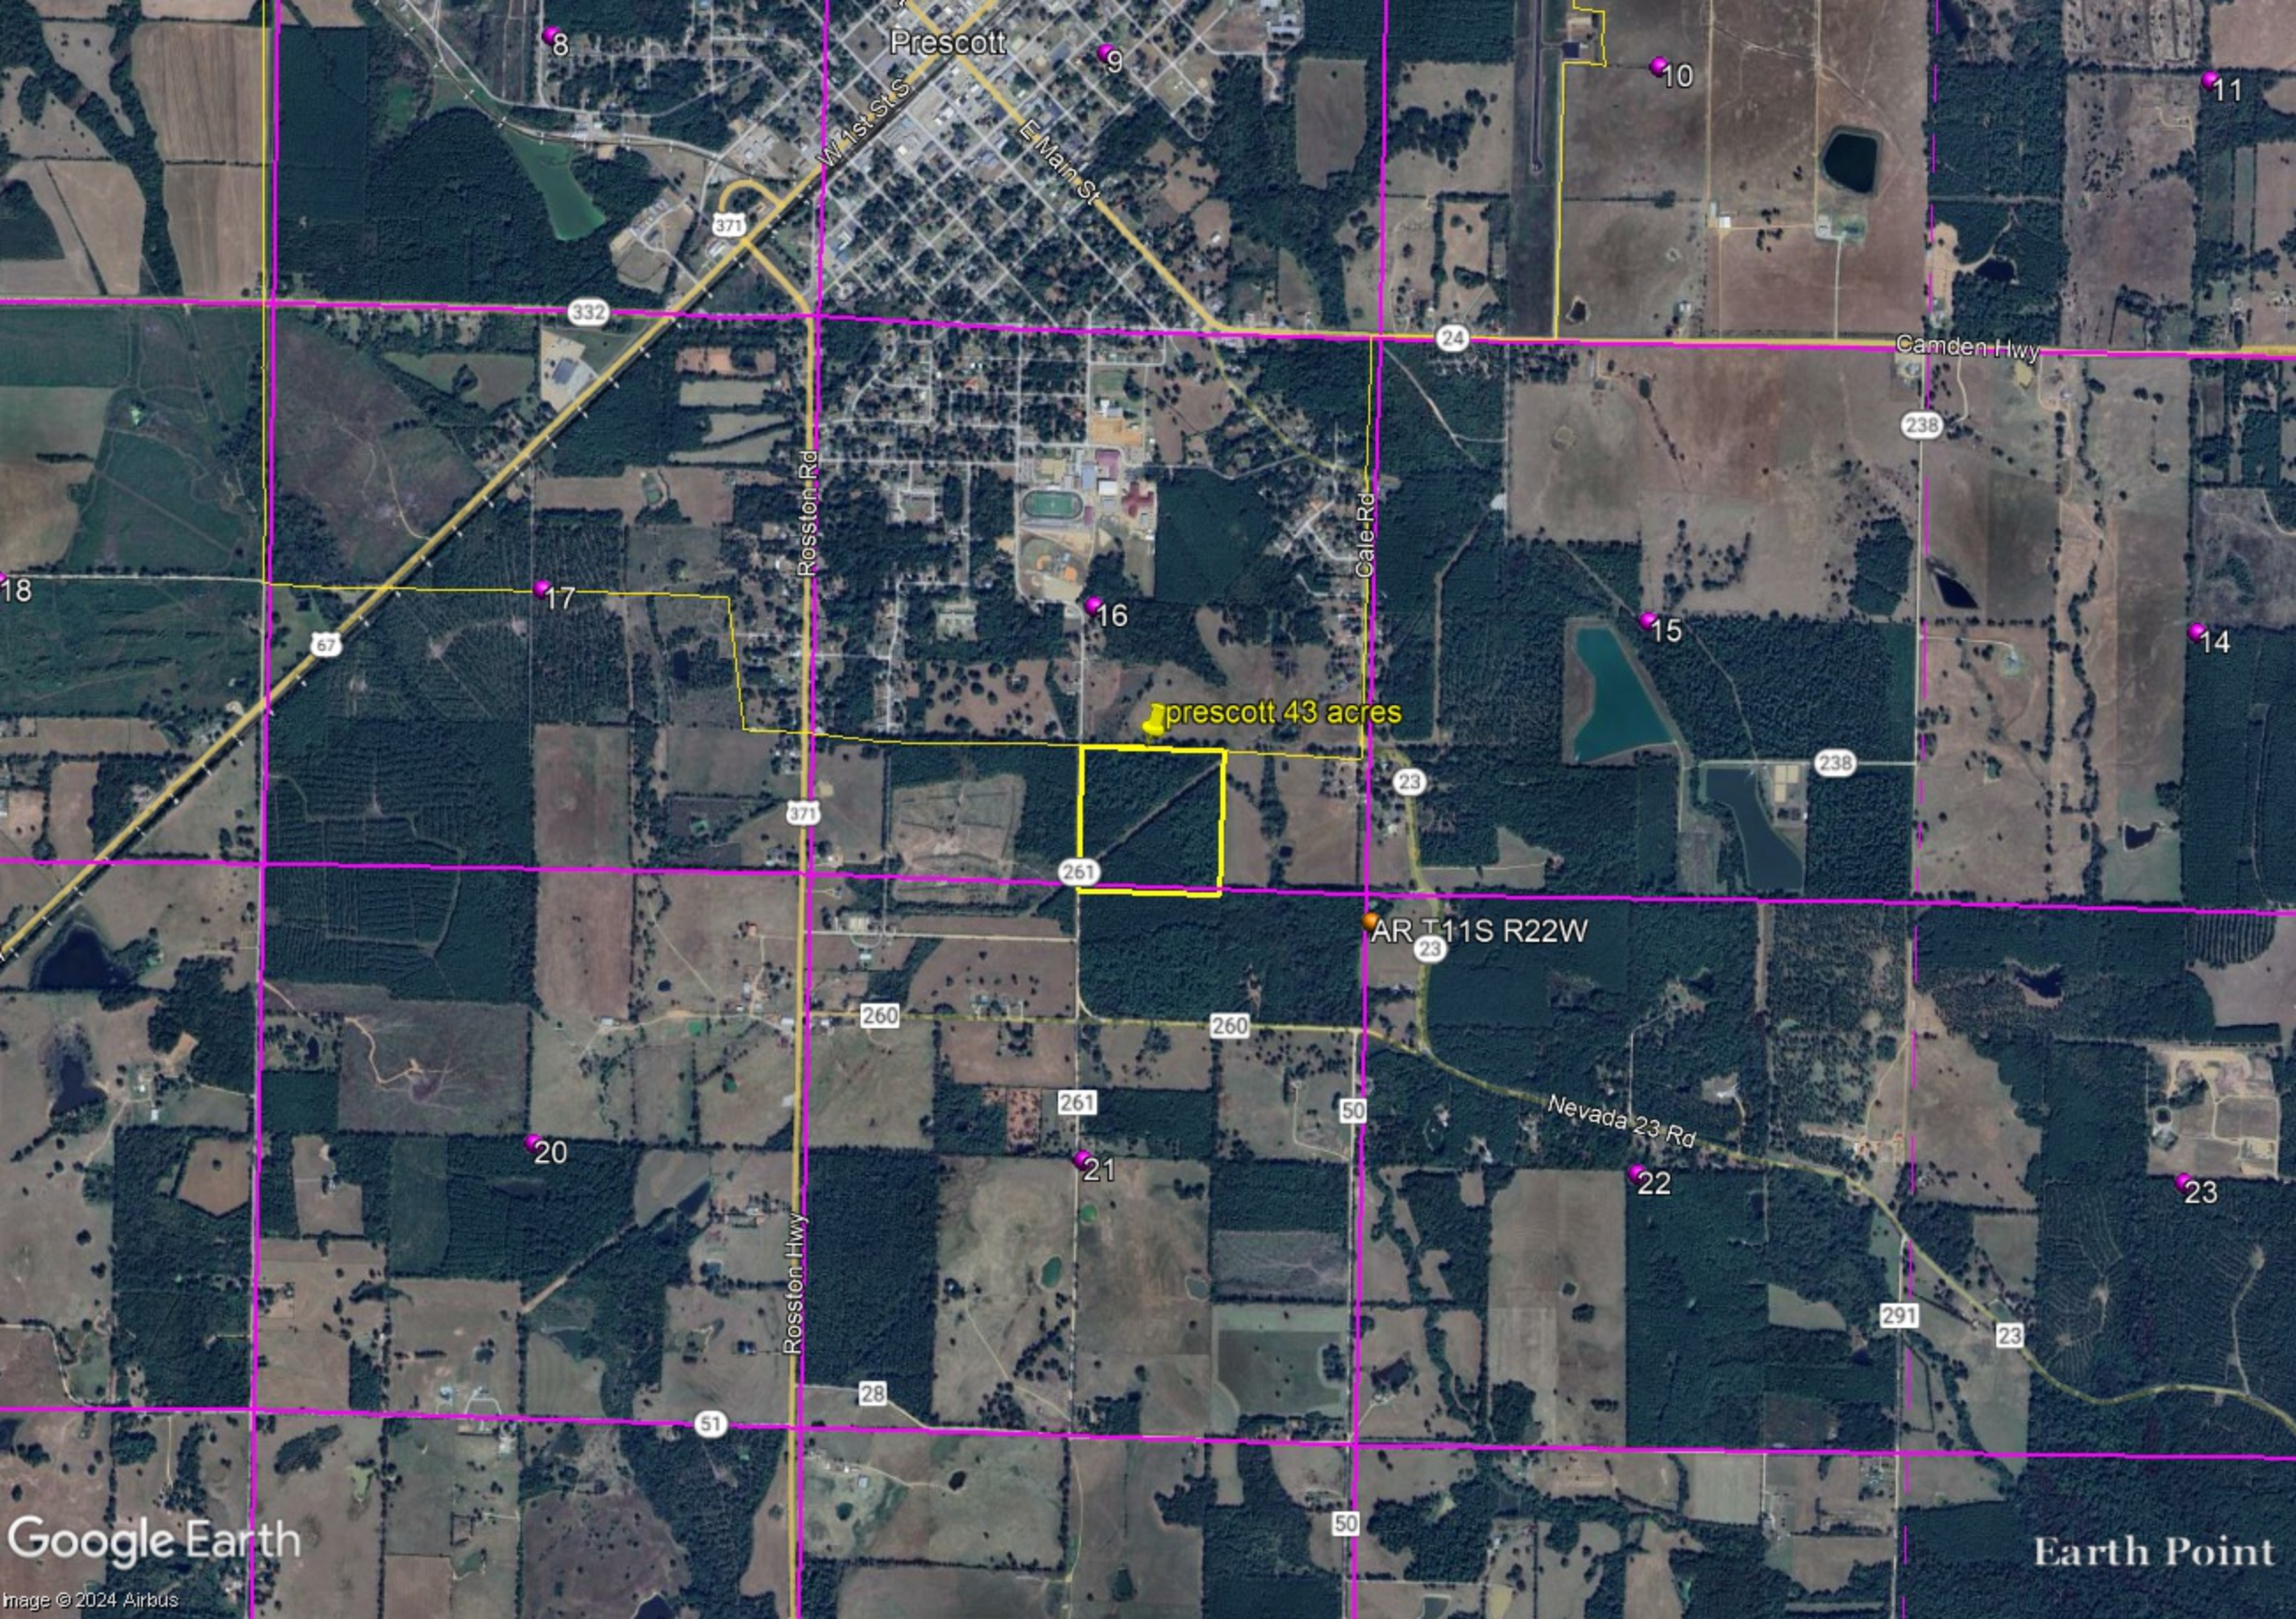

prescott 43 acres

261

Nevada 259 Rd

prescott 43 acres

261

Nevada 259 Rd

Prescott

W 1st St S

E Main St

Rosston Rd

Cate Rd

Camden Hwy

Nevada 23 Rd

AR T11S R22W

prescott 43 acres